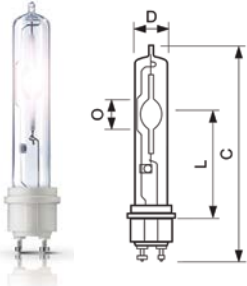

CDM-/TP Medium Wattage Elite

Protected, high efficiency, discharge lamps with stable colour over lifetime and a crisp, sparkling light. Features double UV block quartz sleeves and a hard glass outer bulb for use in open fixtures, with reduced fading risks. Requires ballast and igniters, and a high current protection device for CDM-TP is mandatory (IEC 1167).

Electronic gear can be used to increase lamp-life, improve system efficacy, and offer flicker-free operation.

Product ID	Overall Length	Diameter	Light Centre Length	Arc Length
	C max.	D max.	L nom.	O nom.
210W	188	29	92	12.1
315W	188	29	92	14

Dimensions in mm

CDMT/TP MW ELITE

Shortcode	Description	Wattage (W)	Cap Base	Luminous Flux	Average Lifetime (hrs)	Colour Temp (K)	Min Order Quantity	Carton Qty
CDMTPMWEL210W93	MASTERCLOUR CDM-TP MW Elite 210W/930 PGZX18 (P)	210	PGZX18	23100	27000	3000	12	12
CDMTPMWEL210W94	MASTERCLOUR CDM-TP MW Elite 210W/942 PGZX18 (P)	210	PGZX18	22100	30000	4200	12	12
CDMTPMWEL315W93	MASTERCLOUR CDM-TPMW Elite 315W/930 PGZX18 (P)	315	PGZX18	36200	30000	3000	12	12
CDMTPMWEL315W94	MASTERCLOUR CDM-TPMW Elite 315W/942 PGZX18 (P)	315	PGZX18	34700	30000	4200	12	12